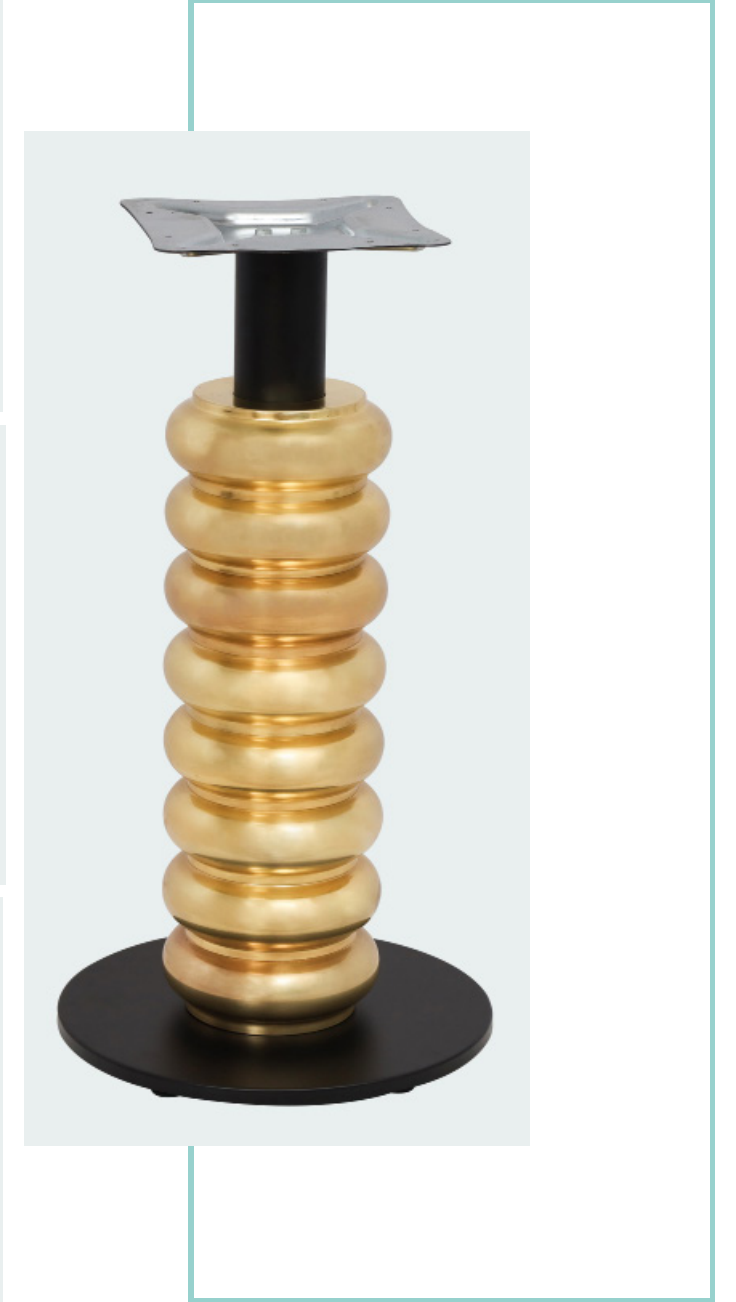

AIRONE

Airone, İtalyanca'da balıkçıl kuşu anlamına gelmektedir. Ürünlerimizde soğuk demirin, İtalyan estetiği ile buluşmasının bir betimlemesi olarak, dünyanın en güçlü ayaklarına sahip kuşu olan balıkçıl kuşunu isim olarak seçtik.

Bu isimin, bize dayanıklılığın ve estetiğin ilhamı olarak yansıtacağına inanıyoruz.

Bu yolda, bizim siz değerli müşterilerimizin, son kullanıcıya kadar verdiğiniz emek ve çabanızın yanında olduğumuzu bilmenizi isteriz.

Bizleri seçtiğiniz için teşekkürler.

Airone, means heron in Italian. We chose the heron bird, the bird with the strongest legs in the world, as a description of the meeting of cold iron with Italian aesthetics in our products.

We believe that this name will reflect on us as the inspiration of durability and aesthetics.

In this way, we would like you, our valued customers, to know that we stand by your efforts and efforts until the end user.

Thanks for choosing us

Ali Serhat BALTACI

AESTHETIC

DURABLE

INSPIRATIONAL